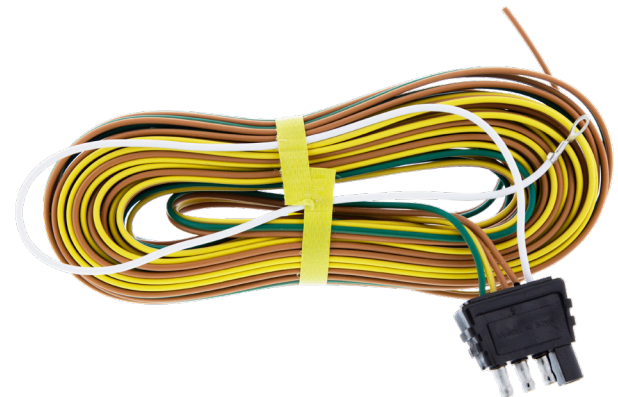

## 6 LED BLACK FOG LIGHT WITH 28 LED LIGHT BAR

For Freightliner Cascadia 2018-22

28 LED Light Bar

High Powered LED

Durable ABS Housing

- Aftermarket style, replacement for OEM #A66-03653-002 (driver) & A66-03653-003(passenger)
- Quality reproduction of original style lens and back housing
- Primary fog light function features 6 high power 3W LEDs, with total output of 3000 lumens
- Bright light bar powered by 28 white LEDs
- Durable ABS housing with OE spec mounting flanges
- Easy installation with direct bolt-on design
- Easy plug-in design with OE style socket
- DOT & SAE, FMVSS 108

### Flat Aero Axle Cover Kit

- Flat disc face design, reduces aerodynamic drag and has a streamlined look
- Revised version with additional removal notches for wheel inspection and access tire valve stem pressure checks
- Fits standard 22.5" X 8.25" steel and aluminum wheels
- Heavy duty plastic inner mounting base with easy snap-on plastic aero cover
- Includes thread-on nut covers, wheel protector film, and top cover removal tool
- Warning: Requires a minimum of 6 threads or half inch of threads extending through the top of each lug nut for proper installation
- Recommended nut cover installation tool, item #10259 (sold separately)

#### In the Box

Wheel Cover Removal Tool

Thread-on Nut Covers

Wheel Protector Film

**10360**      **Matte Black**      1 Pc. / Color Box

### 4 Way LED Trailer Light Harness - 25' Positive Leads & 16" Ground Lead

- 25' long positive wiring leads, and 16" ground wiring lead with ring terminal
- Flat 4-across style male connector with 18 gauge insulated wire
- For use on the trailer side LED light wiring