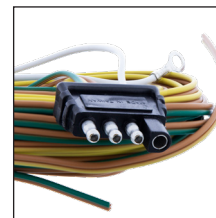

## 6 LED BLACK FOG LIGHT WITH 28 LED LIGHT BAR

For Freightliner Cascadia 2018-22

28 LED Light Bar

High Powered LED

Durable ABS Housing

- Aftermarket style, replacement for OEM #A66-03653-002 (driver) & A66-03653-003(passenger)
- Quality reproduction of original style lens and back housing
- Primary fog light function features 6 high power 3W LEDs, with total output of 3000 lumens
- Bright light bar powered by 28 white LEDs
- Durable ABS housing with OE spec mounting flanges
- Easy installation with direct bolt-on design
- Easy plug-in design with OE style socket
- DOT & SAE, FMVSS 108

### Flat Aero Axle Cover Kit

- Flat disc face design, reduces aerodynamic drag and has a streamlined look
- Revised version with additional removal notches for wheel inspection and access tire valve stem pressure checks
- Fits standard 22.5" X 8.25" steel and aluminum wheels
- Heavy duty plastic inner mounting base with easy snap-on plastic aero cover
- Includes thread-on nut covers, wheel protector film, and top cover removal tool
- Warning: Requires a minimum of 6 threads or half inch of threads extending through the top of each lug nut for proper installation
- Recommended nut cover installation tool, item #10259 (sold separately)

#### In the Box

Wheel Cover Removal Tool

Thread-on Nut Covers

Wheel Protector Film

**10360**      **Matte Black**      1 Pc. / Color Box

### 4 Way LED Trailer Light Harness - 25' Positive Leads & 16" Ground Lead

- 25' long positive wiring leads, and 16" ground wiring lead with ring terminal
- Flat 4-across style male connector with 18 gauge insulated wire
- For use on the trailer side LED light wiring