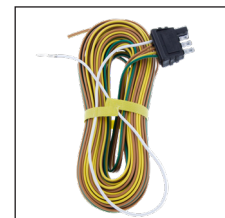

## 6 LED BLACK FOG LIGHT WITH 28 LED LIGHT BAR

For Freightliner Cascadia 2018-22

28 LED Light Bar

High Powered LED

Durable ABS Housing

- Aftermarket style, replacement for OEM #A66-03653-002 (driver) & A66-03653-003(passenger)
- Quality reproduction of original style lens and back housing
- Primary fog light function features 6 high power 3W LEDs, with total output of 3000 lumens
- Bright light bar powered by 28 white LEDs
- Durable ABS housing with OE spec mounting flanges
- Easy installation with direct bolt-on design
- Easy plug-in design with OE style socket
- DOT & SAE, FMVSS 108

### Flat Aero Axle Cover Kit

- Flat disc face design, reduces aerodynamic drag and has a streamlined look
- Revised version with additional removal notches for wheel inspection and access tire valve stem pressure checks
- Fits standard 22.5" X 8.25" steel and aluminum wheels
- Heavy duty plastic inner mounting base with easy snap-on plastic aero cover
- Includes thread-on nut covers, wheel protector film, and top cover removal tool
- Warning: Requires a minimum of 6 threads or half inch of threads extending through the top of each lug nut for proper installation
- Recommended nut cover installation tool, item #10259 (sold separately)

#### In the Box

Wheel Cover Removal Tool

Thread-on Nut Covers

Wheel Protector Film

**10360**      **Matte Black**      1 Pc. / Color Box

### 4 Way LED Trailer Light Harness - 25' Positive Leads & 16" Ground Lead

- 25' long positive wiring leads, and 16" ground wiring lead with ring terminal
- Flat 4-across style male connector with 18 gauge insulated wire
- For use on the trailer side LED light wiring