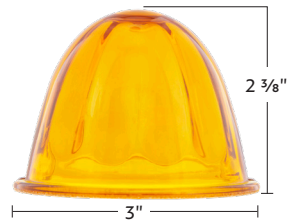

## 6 LED BLACK FOG LIGHT WITH 28 LED LIGHT BAR

For Freightliner Cascadia 2018-22

28 LED Light Bar

High Powered LED

Durable ABS Housing

- Aftermarket style, replacement for OEM #A66-03653-002 (driver) & A66-03653-003(passenger)
- Quality reproduction of original style lens and back housing
- Primary fog light function features 6 high power 3W LEDs, with total output of 3000 lumens
- Bright light bar powered by 28 white LEDs
- Durable ABS housing with OE spec mounting flanges
- Easy installation with direct bolt-on design
- Easy plug-in design with OE style socket
- DOT & SAE, FMVSS 108

### Flat Aero Axle Cover Kit

- Flat disc face design, reduces aerodynamic drag and has a streamlined look
- Revised version with additional removal notches for wheel inspection and access tire valve stem pressure checks
- Fits standard 22.5" X 8.25" steel and aluminum wheels
- Heavy duty plastic inner mounting base with easy snap-on plastic aero cover
- Includes thread-on nut covers, wheel protector film, and top cover removal tool
- Warning: Requires a minimum of 6 threads or half inch of threads extending through the top of each lug nut for proper installation
- Recommended nut cover installation tool, item #10259 (sold separately)

#### In the Box

Wheel Cover Removal Tool

Thread-on Nut Covers

Wheel Protector Film

**10360**      **Matte Black**      1 Pc. / Color Box

### Watermelon Glass Marker Light Lens

- Glass lens for large glass marker lights

**30312**      **Amber Lens**      1 Pc.